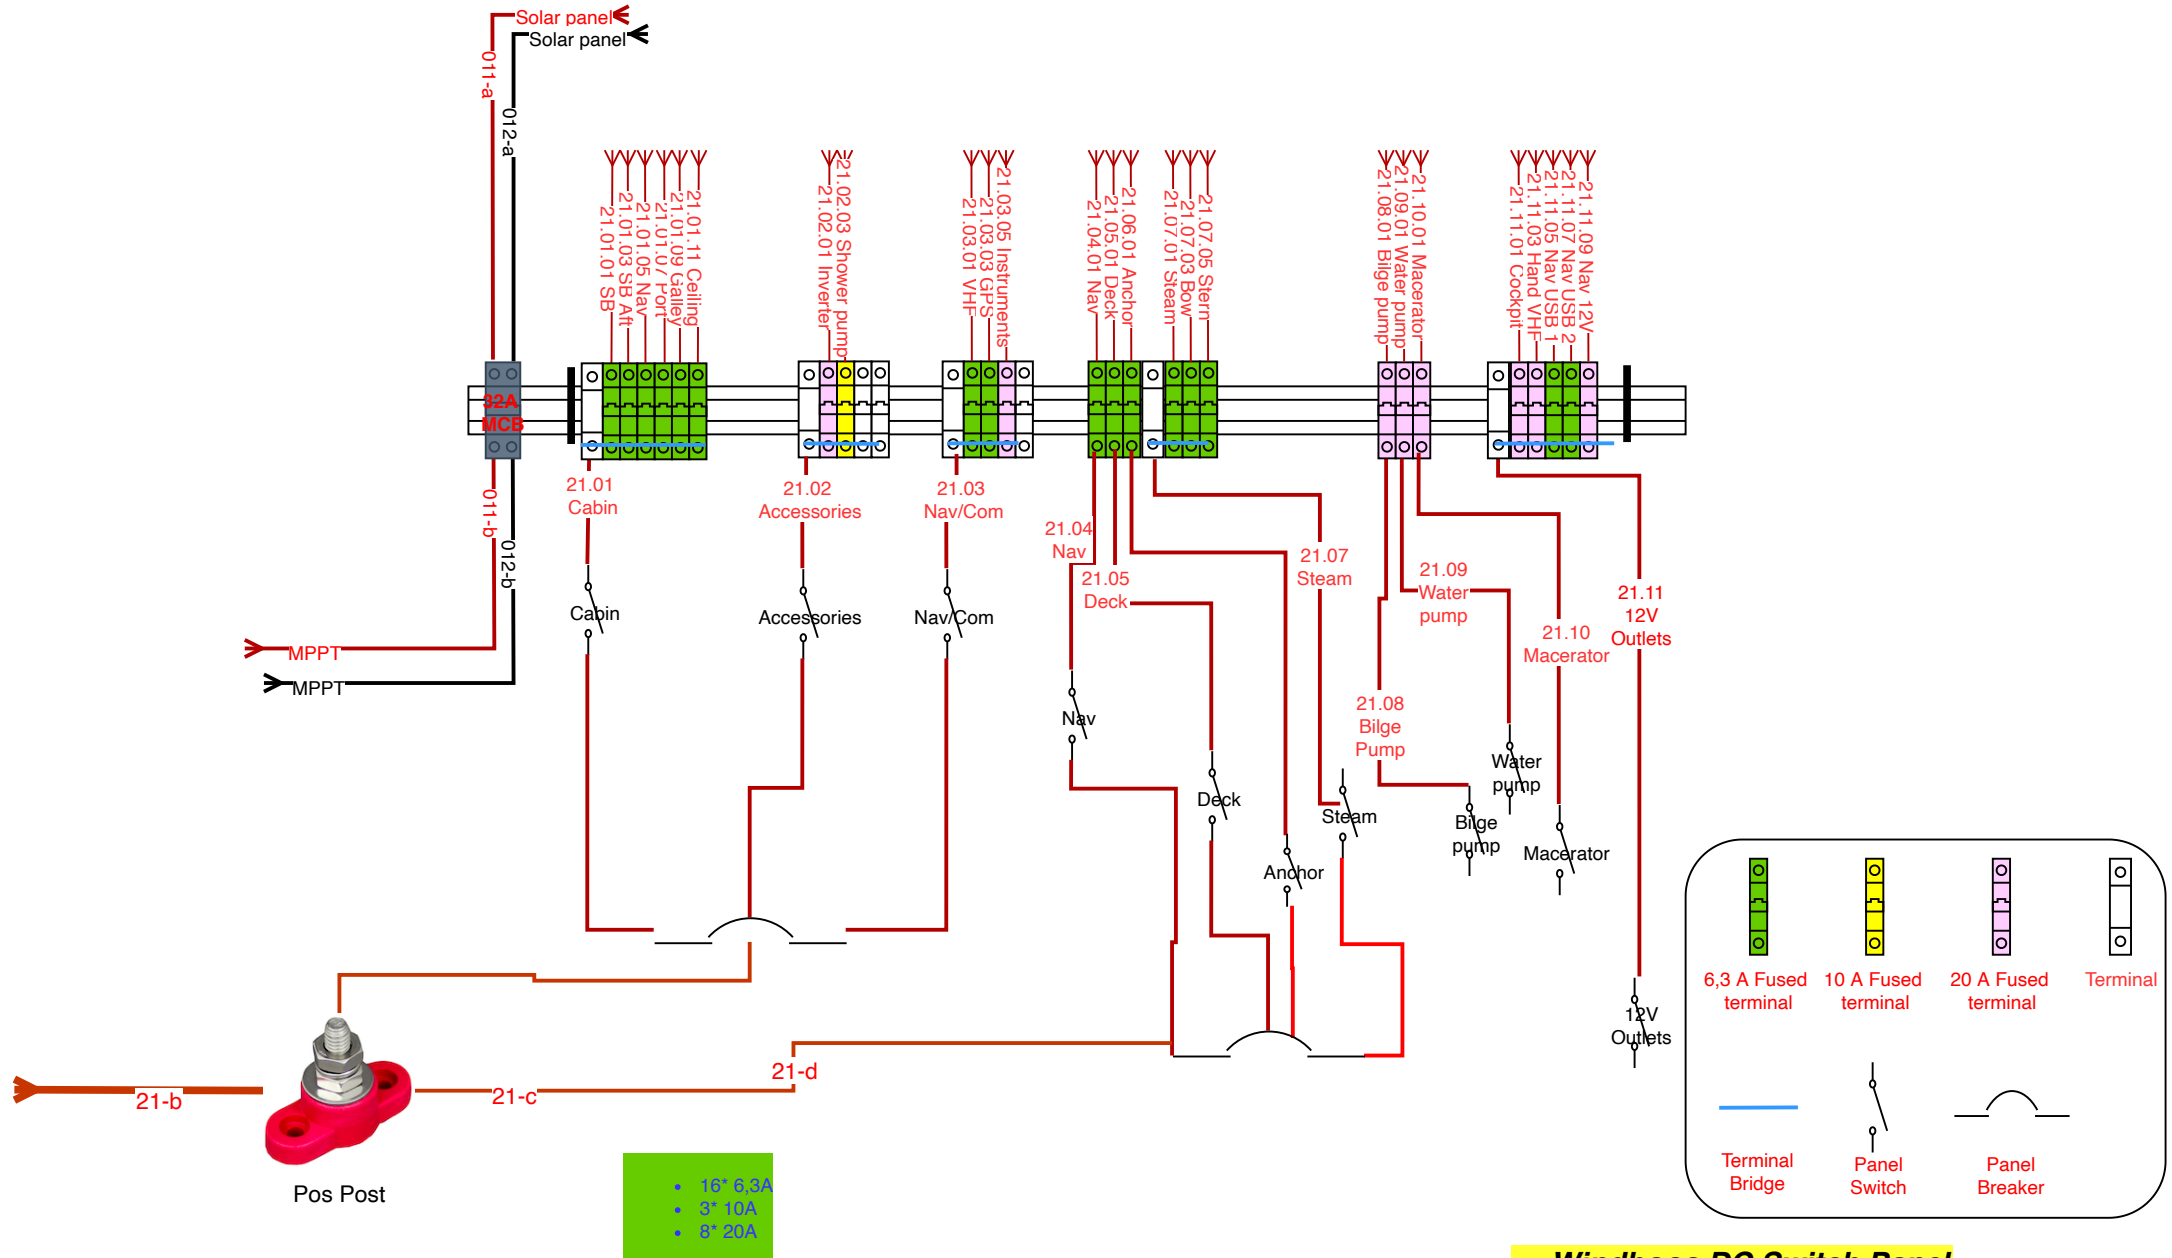

Neg Distribution

- 10" 6.3A
- 3" 10A
- 8" 20A

**Windhoos DC Switch Panel**  
**06/11/2020 V1.0**