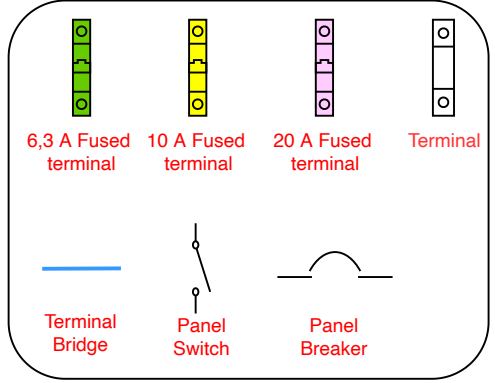

Neg Distribution

- 10" 6.3A
- 3" 10A
- 8" 20A

**Windhoos DC Switch Panel**  
**06/11/2020 V1.0**